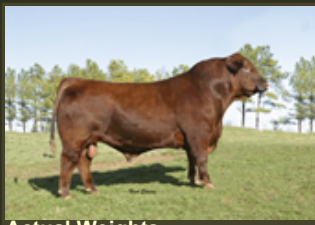

Name: LCC Ribeye A133L
Registration Number: [790789](#)
Sire: BFCK Cherokee Canyon 4912
Dam: LCHMN Larkaba J1263
MGS: RED CR Top 54D
Date of Birth: 02/16/2001

Actual Weights

BW	WW	YW
64	473	1017

Performance Data

BW	WW	YW	Milk	TM	ST	Marb	REA	Fat
-0.0	43	76	17	39	14	-0.05	0.59	0.00